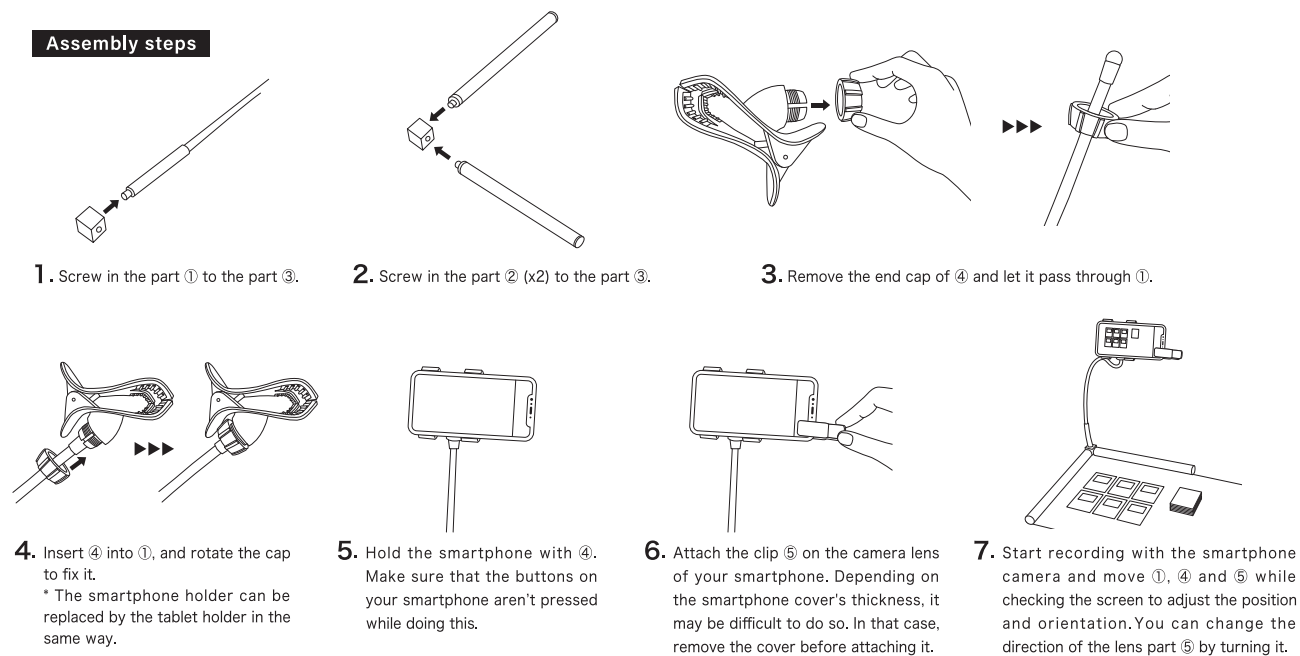

TOYGER REMOTZ

Instructions for use

Parts list

Assembly steps

Important notes

- To play TCG online, you'll need video call apps such as ZOOM, SKYPE or DISCORD. While playing, we suggest checking your smartphone's battery from time to time.
- The weight capacity is approximately 600g, so please note that the arm may bend slightly downwards if it exceeds.
- Depending on the smartphone model, the edge of the clip may be slightly reflected and the view may be slightly narrowed.
- Since the magic clip uses a special lens, the reflection of light inside may cause the so-called 'mirage' phenomenon. This may vary from slightly visible to almost non visible depending on the camera setting position, clip attachment, angle, lighting, card color, playmat color, etc., and the location and size of the 'mirage' may vary. While this shouldn't be a problem for a normal remote gameplay, please note that it may happen.