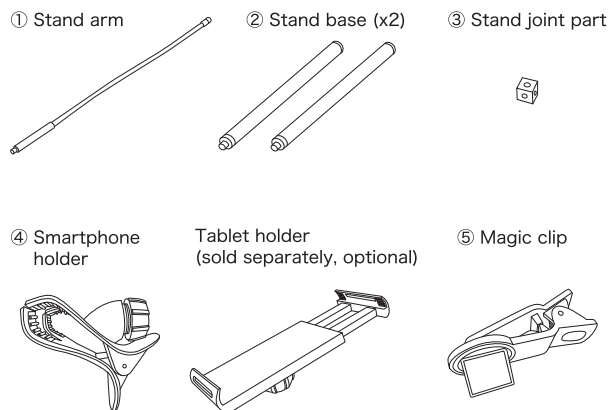

TOYGER REMOTZ

Instructions for use

Parts list

Assembly steps

Important notes

- To play TCG online, you'll need video call apps such as ZOOM, SKYPE or DISCORD. While playing, we suggest checking your smartphone's battery from time to time.
- The weight capacity is approximately 600g, so please note that the arm may bend slightly downwards if it exceeds.
- Depending on the smartphone model, the edge of the clip may be slightly reflected and the view may be slightly narrowed.
- Since the magic clip uses a special lens, the reflection of light inside may cause the so-called 'mirage' phenomenon. This may vary from slightly visible to almost non visible depending on the camera setting position, clip attachment, angle, lighting, card color, playmat color, etc., and the location and size of the 'mirage' may vary. While this shouldn't be a problem for a normal remote gameplay, please note that it may happen.